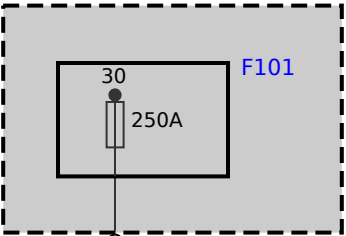

A46
Fuse holder, rear

X10209

30H<101
35.0
RT

X13020

A4010
Junction box