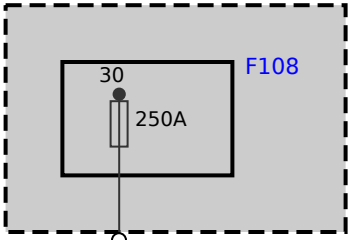

A46
Fuse carrier, rear

X10209

30H<108
35.0

RT

X13020

A4010
Junction box