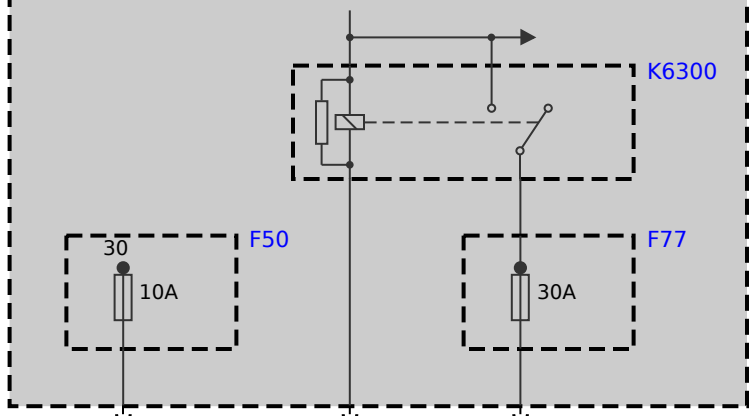

A4010
Junction box

A6000
DME control unit