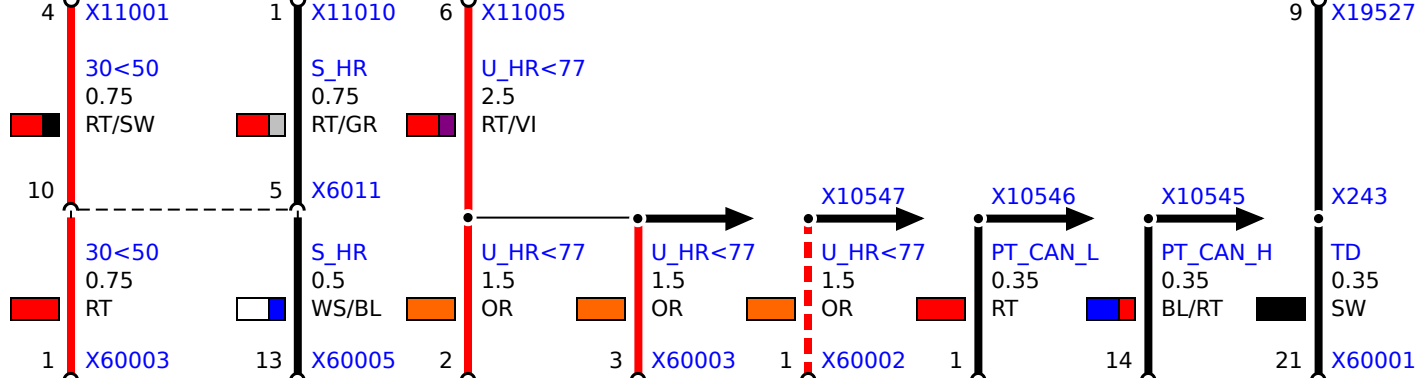

A4010
Junction box

A6000
DME control unit