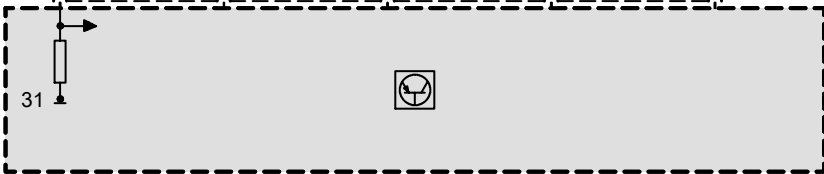

A6000
Digital motor electronics control unit

31