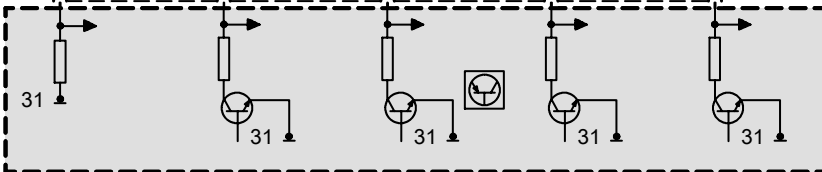

A6000
Digital motor electronics control unit