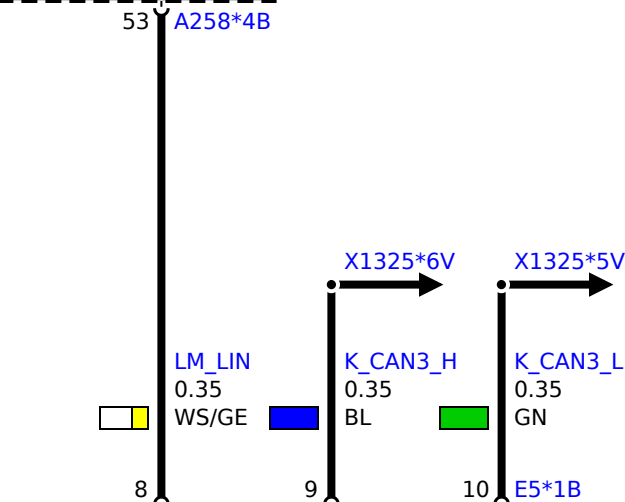

A258
Body Domain Controller

- E86 Left headlight
- 1) Side lights/daytime driving light
- 4) Accent light
- 5) Direction indicator
- 11) Drive unit, headlight beam height control
- 12) Low beam headlight
- 13) High beam headlight
- 14) Frontal Light Electronics Left
- 21) Cornering light
- 26) Fan
- 27) LED module, cornering light
- 28) LED module, side lights/daytime driving lights
- 29) LED module, turn indicator
- 37) LED module of side light/daytime driving lights 2

- E5 Right headlight
- 1) Side lights/daytime driving light
- 4) Accent light
- 5) Direction indicator
- 11) Drive unit, headlight range control
- 12) Low beam headlight
- 13) High beam headlight
- 14) Frontal Light Electronics Right
- 21) Cornering light
- 26) Fan
- 27) LED module, cornering light
- 28) LED module, side lights/daytime driving lights
- 29) LED module, turn indicator
- 37) LED module of side light/daytime driving lights 2