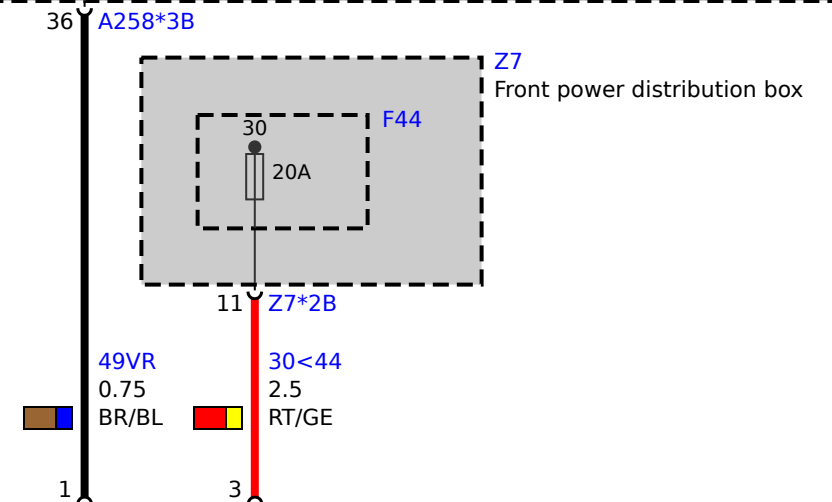

A258
Body Domain Controller

- E86 Left headlight
- 1) Side lights/daytime driving light
- 4) Accent light
- 5) Direction indicator
- 11) Drive unit, headlight beam height control
- 12) Low beam headlight
- 13) High beam headlight
- 14) Frontal Light Electronics Left
- 21) Cornering light
- 26) Fan
- 27) LED module, cornering light
- 28) LED module, side lights/daytime driving lights
- 29) LED module, turn indicator
- 37) LED module of side light/daytime driving lights 2

- E5 Right headlight
- 1) Side lights/daytime driving light
- 4) Accent light
- 5) Direction indicator
- 11) Drive unit, headlight range control
- 12) Low beam headlight
- 13) High beam headlight
- 14) Frontal Light Electronics Right
- 21) Cornering light
- 26) Fan
- 27) LED module, cornering light
- 28) LED module, side lights/daytime driving lights
- 29) LED module, turn indicator
- 37) LED module of side light/daytime driving lights 2