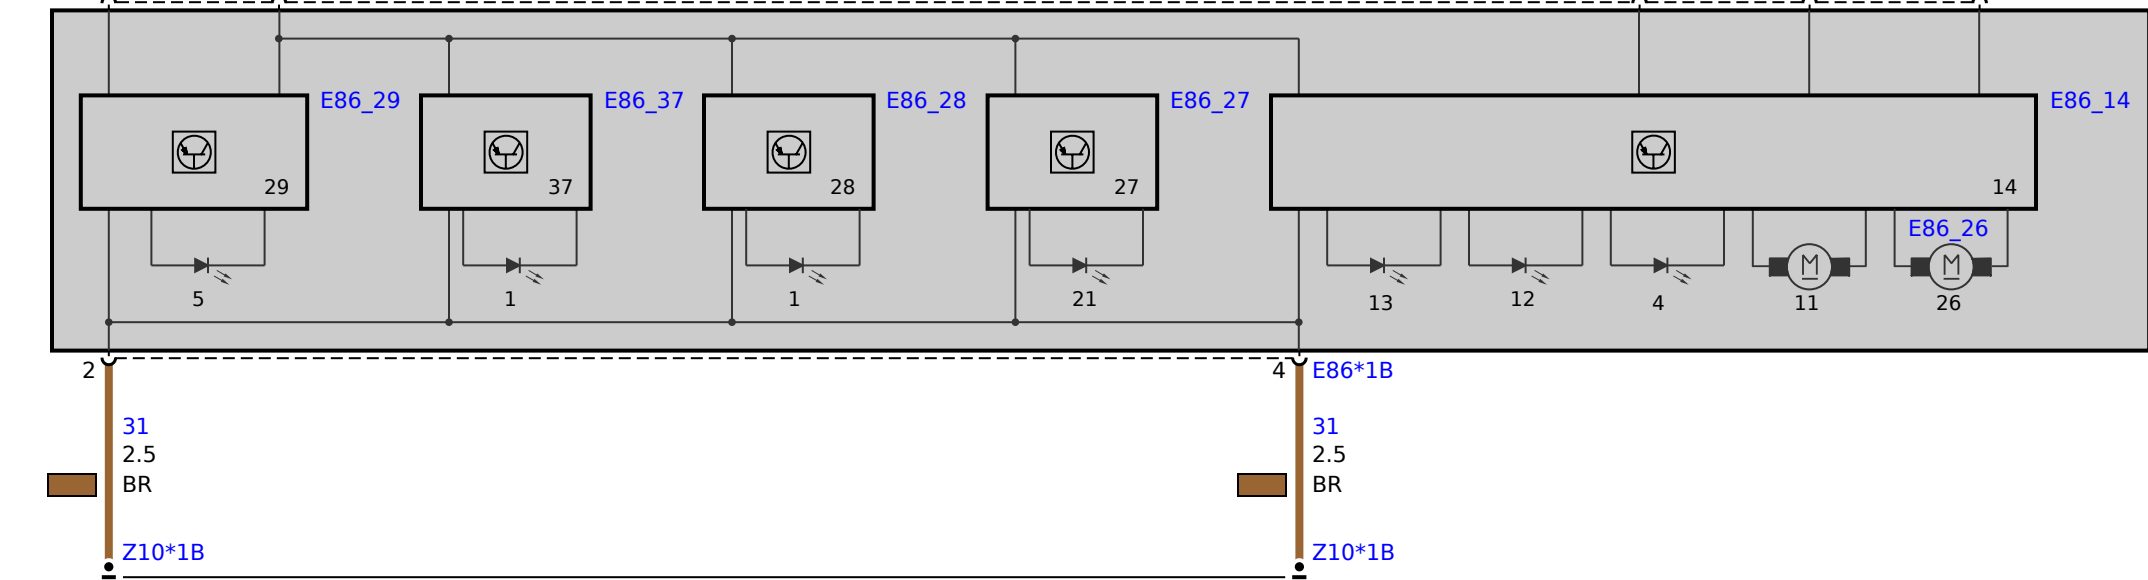

A258
Body Domain Controller

- E86 Left headlight
- 1) Side lights/daytime driving light
- 4) Accent light
- 5) Direction indicator
- 11) Drive unit, headlight beam height control
- 12) Low beam headlight
- 13) High beam headlight
- 14) Frontal Light Electronics Left
- 21) Cornering light
- 26) Fan
- 27) LED module, cornering light
- 28) LED module, side lights/daytime driving lights
- 29) LED module, turn indicator
- 37) LED module of side light/daytime driving lights 2

- E5 Right headlight
- 1) Side lights/daytime driving light
- 4) Accent light
- 5) Direction indicator
- 11) Drive unit, headlight range control
- 12) Low beam headlight
- 13) High beam headlight
- 14) Frontal Light Electronics Right
- 21) Cornering light
- 26) Fan
- 27) LED module, cornering light
- 28) LED module, side lights/daytime driving lights
- 29) LED module, turn indicator
- 37) LED module of side light/daytime driving lights 2