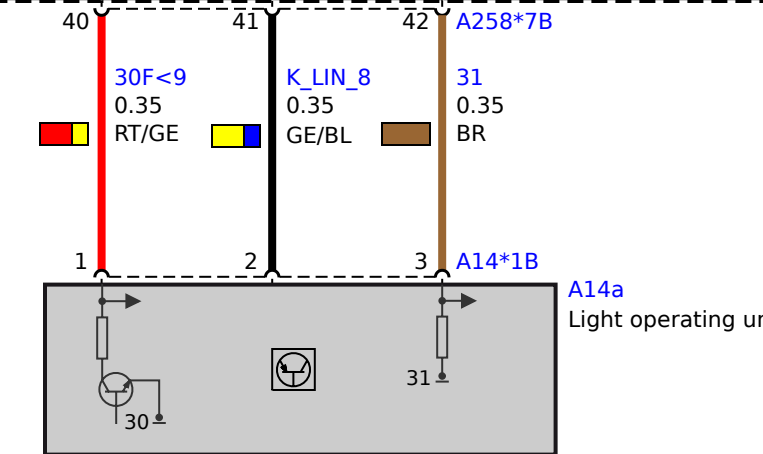

A258
Body Domain Controller

- E86 Left headlight
- 1) Side lights/daytime driving light
- 4) Accent light
- 5) Direction indicator
- 11) Drive unit, headlight beam height control
- 12) Low beam headlight
- 13) High beam headlight
- 14) Frontal Light Electronics Left
- 21) Cornering light
- 26) Fan
- 27) LED module, cornering light
- 28) LED module, side lights/daytime driving lights
- 29) LED module, turn indicator
- 37) LED module of side light/daytime driving lights 2

- E5 Right headlight
- 1) Side lights/daytime driving light
- 4) Accent light
- 5) Direction indicator
- 11) Drive unit, headlight range control
- 12) Low beam headlight
- 13) High beam headlight
- 14) Frontal Light Electronics Right
- 21) Cornering light
- 26) Fan
- 27) LED module, cornering light
- 28) LED module, side lights/daytime driving lights
- 29) LED module, turn indicator
- 37) LED module of side light/daytime driving lights 2