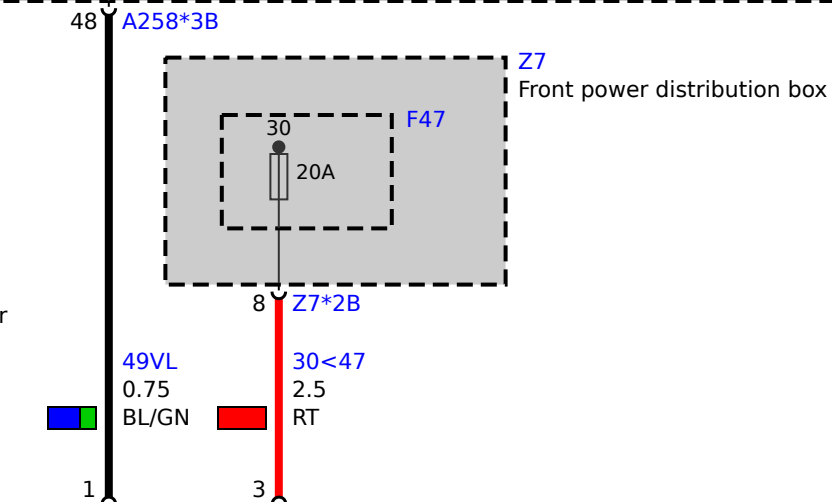

A258
Body Domain Controller

- E86 Left headlight
- 1) Side lights/daytime driving light
- 4) Accent light
- 5) Direction indicator
- 11) Drive unit, headlight beam height control
- 12) Low beam headlight
- 13) High beam headlight
- 14) Frontal Light Electronics Left
- 21) Cornering light
- 26) Fan
- 27) LED module, cornering light
- 28) LED module, side lights/daytime driving lights
- 29) LED module, turn indicator
- 37) LED module of side light/daytime driving lights 2

- E5 Right headlight
- 1) Side lights/daytime driving light
- 4) Accent light
- 5) Direction indicator
- 11) Drive unit, headlight range control
- 12) Low beam headlight
- 13) High beam headlight
- 14) Frontal Light Electronics Right
- 21) Cornering light
- 26) Fan
- 27) LED module, cornering light
- 28) LED module, side lights/daytime driving lights
- 29) LED module, turn indicator
- 37) LED module of side light/daytime driving lights 2