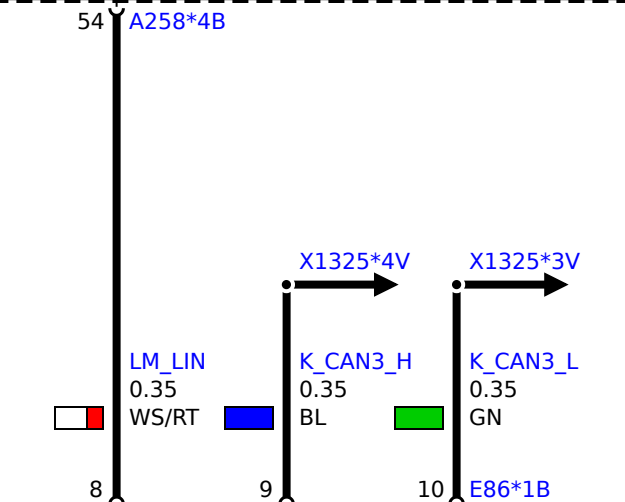

A258
Body Domain Controller

- E86 Left headlight
- 1) Side lights/daytime driving light
- 4) Accent light
- 5) Direction indicator
- 11) Drive unit, headlight beam height control
- 12) Low beam headlight
- 13) High beam headlight
- 14) Frontal Light Electronics Left
- 21) Cornering light
- 26) Fan
- 27) LED module, cornering light
- 28) LED module, side lights/daytime driving lights
- 29) LED module, turn indicator
- 37) LED module of side light/daytime driving lights 2

- E5 Right headlight
- 1) Side lights/daytime driving light
- 4) Accent light
- 5) Direction indicator
- 11) Drive unit, headlight range control
- 12) Low beam headlight
- 13) High beam headlight
- 14) Frontal Light Electronics Right
- 21) Cornering light
- 26) Fan
- 27) LED module, cornering light
- 28) LED module, side lights/daytime driving lights
- 29) LED module, turn indicator
- 37) LED module of side light/daytime driving lights 2