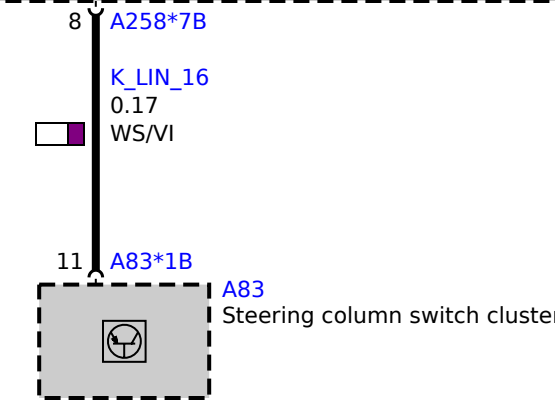

A258
Body Domain Controller

- E86 Left headlight
- 1) Side lights/daytime driving light
- 4) Accent light
- 5) Direction indicator
- 11) Drive unit, headlight beam height control
- 12) Low beam headlight
- 13) High beam headlight
- 14) Frontal Light Electronics Left
- 21) Cornering light
- 26) Fan
- 27) LED module, cornering light
- 28) LED module, side lights/daytime driving lights
- 29) LED module, turn indicator
- 37) LED module of side light/daytime driving lights 2

- E5 Right headlight
- 1) Side lights/daytime driving light
- 4) Accent light
- 5) Direction indicator
- 11) Drive unit, headlight range control
- 12) Low beam headlight
- 13) High beam headlight
- 14) Frontal Light Electronics Right
- 21) Cornering light
- 26) Fan
- 27) LED module, cornering light
- 28) LED module, side lights/daytime driving lights
- 29) LED module, turn indicator
- 37) LED module of side light/daytime driving lights 2