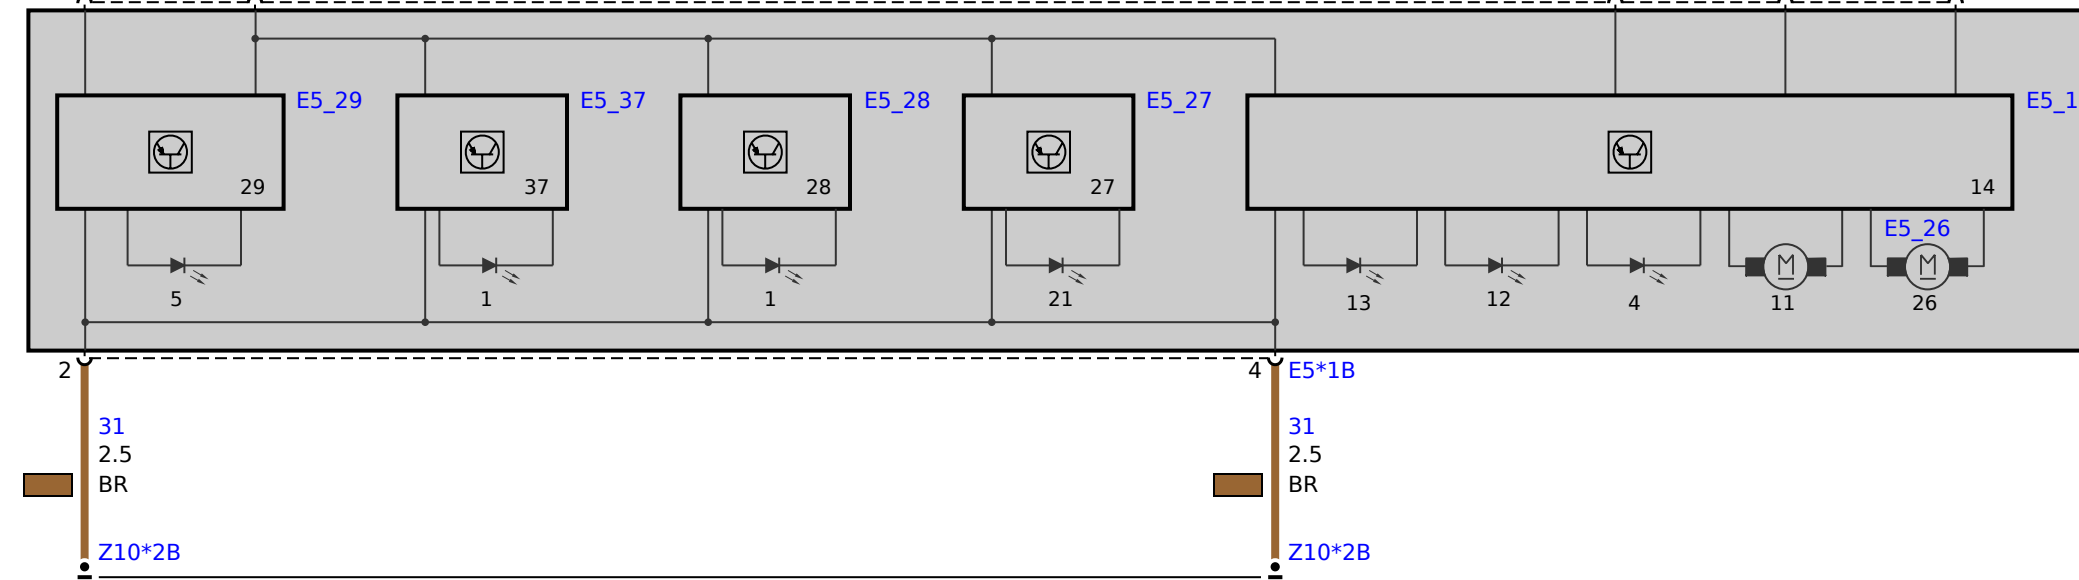

A258
Body Domain Controller

- E86 Left headlight
- 1) Side lights/daytime driving light
- 4) Accent light
- 5) Direction indicator
- 11) Drive unit, headlight beam height control
- 12) Low beam headlight
- 13) High beam headlight
- 14) Frontal Light Electronics Left
- 21) Cornering light
- 26) Fan
- 27) LED module, cornering light
- 28) LED module, side lights/daytime driving lights
- 29) LED module, turn indicator
- 37) LED module of side light/daytime driving lights 2

- E5 Right headlight
- 1) Side lights/daytime driving light
- 4) Accent light
- 5) Direction indicator
- 11) Drive unit, headlight range control
- 12) Low beam headlight
- 13) High beam headlight
- 14) Frontal Light Electronics Right
- 21) Cornering light
- 26) Fan
- 27) LED module, cornering light
- 28) LED module, side lights/daytime driving lights
- 29) LED module, turn indicator
- 37) LED module of side light/daytime driving lights 2