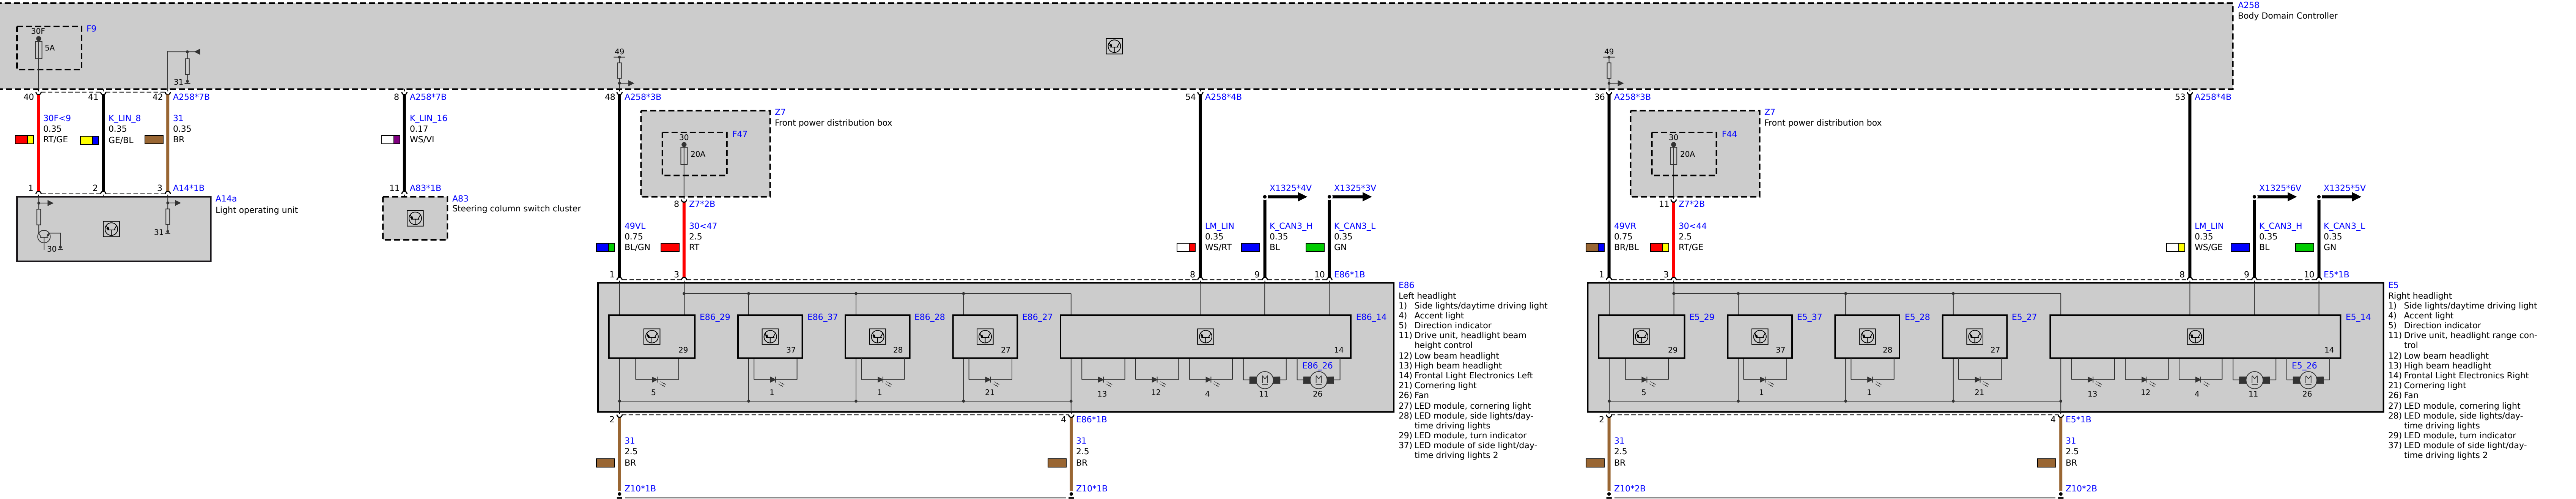

A258
Body Domain Controller

- E86**
Left headlight
1) Side lights/daytime driving light
4) Accent light
5) Direction indicator
11) Drive unit, headlight beam height control
12) Low beam headlight
13) High beam headlight
14) Frontal Light Electronics Left
21) Cornering light
26) Fan
27) LED module, cornering light
28) LED module, side lights/daytime driving lights
29) LED module, turn indicator
37) LED module of side light/daytime driving lights 2

- E5**
Right headlight
1) Side lights/daytime driving light
4) Accent light
5) Direction indicator
11) Drive unit, headlight range control
12) Low beam headlight
13) High beam headlight
14) Frontal Light Electronics Right
21) Cornering light
26) Fan
27) LED module, cornering light
28) LED module, side lights/daytime driving lights
29) LED module, turn indicator
37) LED module of side light/daytime driving lights 2