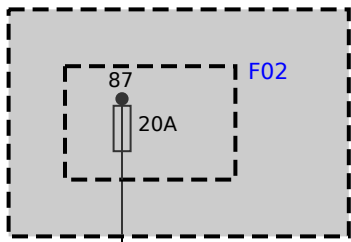

A8682

Fuse carrier, engine electronics

4 X8582

2 X2231

B2231

Electrical changeover valve,
engine mount

1 X2231

S_DSL
0.75
GR/RT