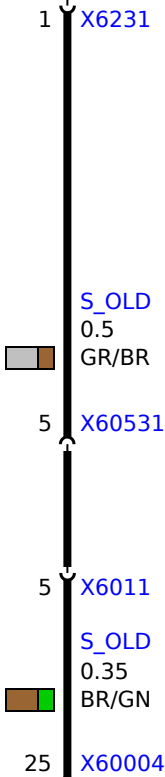

B6231
Oil pressure switch

A8680
Fuse carrier, engine electronics

B6254a
Oil level sensor

A6000
DME control unit