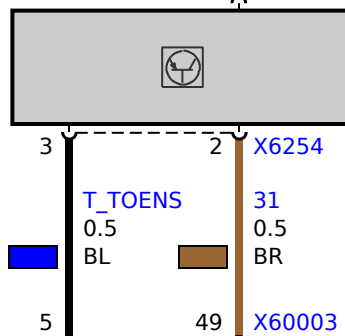

B6231
Oil pressure switch

A8680
Fuse carrier, engine electronics

B6254a
Oil level sensor

A6000
DME control unit