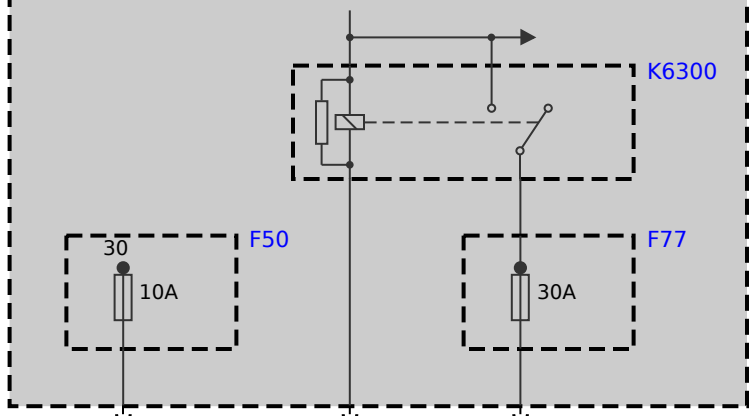

A4010  
Junction box

A6000  
DME control unit