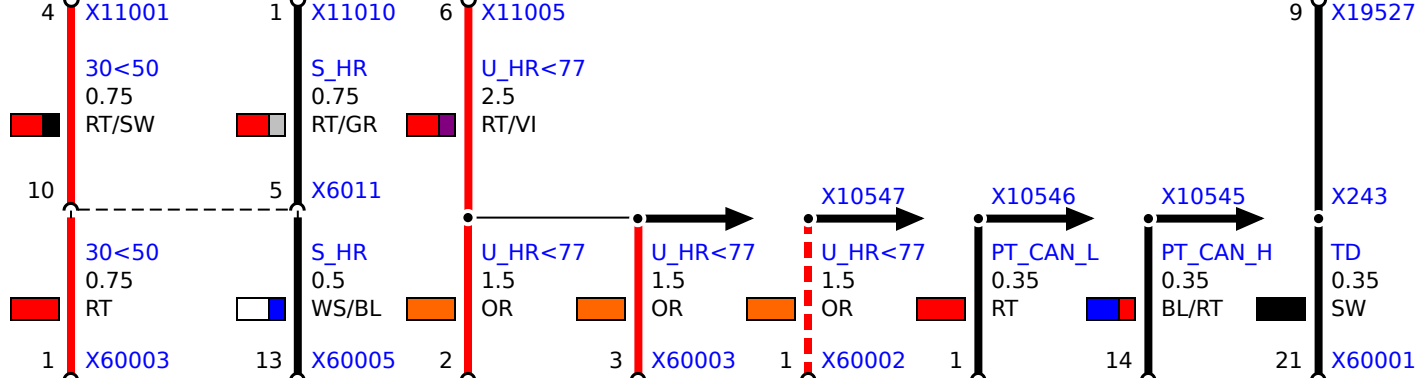

A4010  
Junction box

A6000  
DME control unit